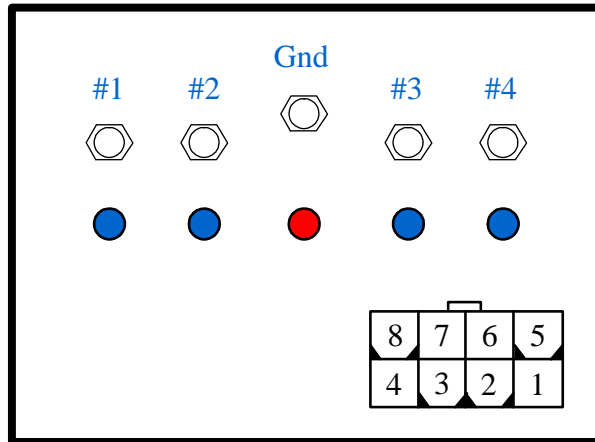

4 Channel Blue Fire

1	Switched 12 Volts	Red
2		
3		
4	Ground	Black
5	Ign input #4	Blue/white
6	Ign input #3	Red/white
7	Ign input #2	Black/white
8	Ign input #1	Green/white