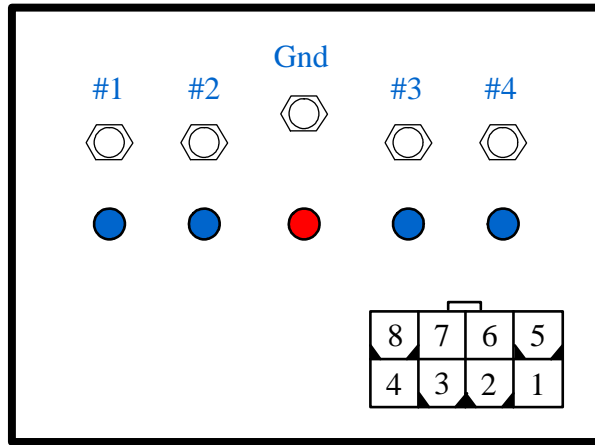

4 Channel Blue Fire

1	Switched 12 Volts	Red
2		
3		
4	Ground	Black
5	Ign input #4	Blue/white
6	Ign input #3	Red/white
7	Ign input #2	Black/white
8	Ign input #1	Green/white