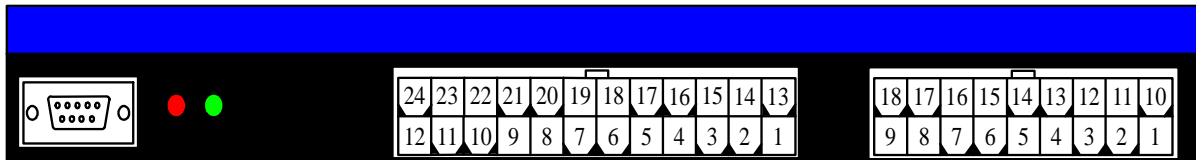

PRS 8

1	Ground	Black
2	AMP	Yellow
3	CB2	Orange
4	SGND	Black/White
5	TPS	Grey
6	Fuel Pump	Purple
7	OXY SENSOR	White/blue
8	ENG.Temp.	Pink
9	AIR Temp	Blue
10	Map Switch	White
11	+5V	Black/brown
12	LED Drive	Grey/Blue
13	SGND	Black/White
14	test	n/c
15	CB1	Brown
16	SGND	Black/White
17	Pull-up 4k7	Yellow/red
18	Rev Counter Drive	Green
19	SGND	Black/White
20	Pull-up 1k1	Blue/black
21	Pull-up 1k1	Blue/black
22	S1	Grey/black
23	Test	White/red
24	+12v Supply	Red

1	F4	White/red
2	F9	White/blue
3	F10	Brown
4	F12	Orange
5	POWER GROUND	Yellow/Green
6	F5	Grey/Black
7	F6	Black / Red
8	F13	Pink
9	F14	Purple
10	F3	Yellow/Red
11	F2	Yellow/Black
12	F1	Blue/Black
13	F11	Yellow
14	POWER GROUND	Yellow/green
15	F15	White
16	F7	Green
17	F16	Grey
18	F8	Blue