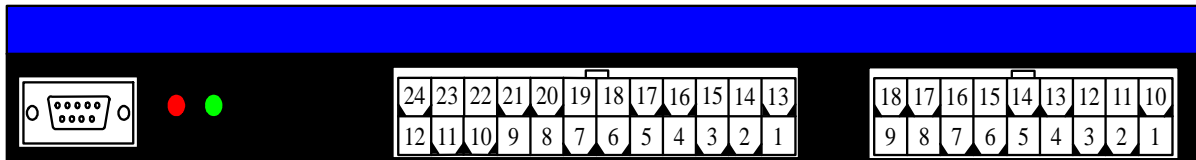

# PRS 8

1	Ground	Black
2	AMP	Yellow
3	CB2	Orange
4	SGND	Black/White
5	TPS	Grey
6	Fuel Pump	Purple
7	OXY SENSOR	White/blue
8	ENG.Temp.	Pink
9	AIR Temp	Blue
10	Map Switch	White
11	+5V	Black/brown
12	LED Drive	Grey/Blue
13	SGND	Black/White
14	test	n/c
15	CB1	Brown
16	SGND	Black/White
17	Pull-up 4k7	Yellow/red
18	Rev Counter Drive	Green
19	SGND	Black/White
20	Pull-up 1k1	Blue/black
21	Pull-up 1k1	Blue/black
22	S1	Grey/black
23	Test	White/red
24	+12v Supply	Red

1	F4	White/red
2	F9	White/blue
3	F10	Brown
4	F12	Orange
5	POWER GROUND	Yellow/Green
6	F5	Grey/Black
7	F6	Black / Red
8	F13	Pink
9	F14	Purple
10	F3	Yellow/Red
11	F2	Yellow/Black
12	F1	Blue/Black
13	F11	Yellow
14	POWER GROUND	Yellow/green
15	F15	White
16	F7	Green
17	F16	Grey
18	F8	Blue