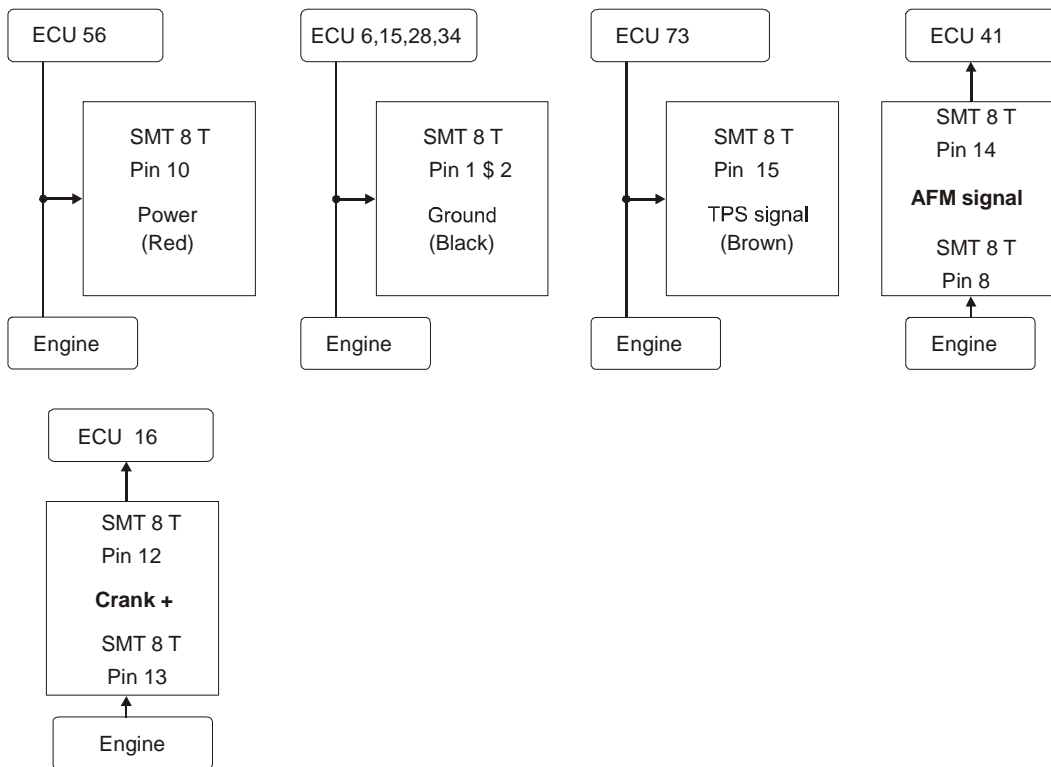

Wiring diagram for SMT8T - Fuel

Vehicle Model: BMW 325i E36

Year: 1992/1997

Tips/Notes:

Last Changed Date: 2010-03-02

Global Settings:

Teeth per turn 60   Edges per turn: 58

Copyright GnG Developments