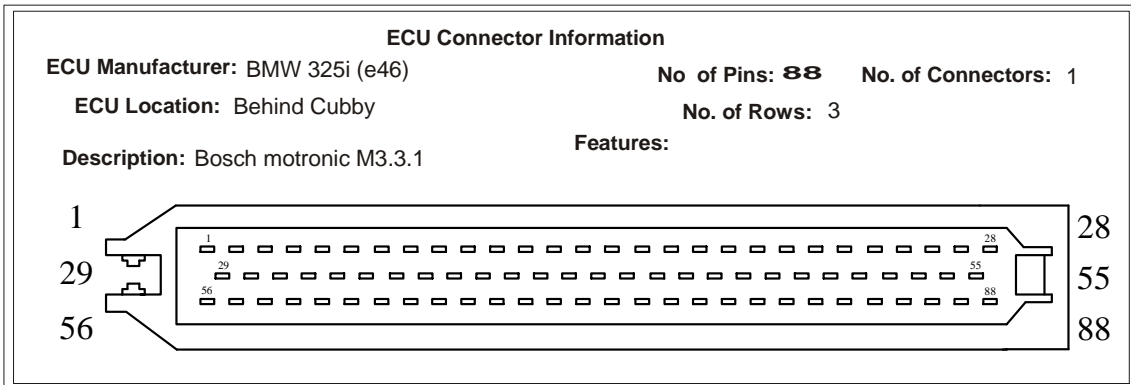

Wiring diagram for SMT8T - Fuel

Vehicle Model: BMW 325i E36

Year: 1992/1997

Tips/Notes:

Last Changed Date: 2010-03-02

Global Settings:

Teeth per turn 60   Edges per turn: 58

Copyright GnG Developments