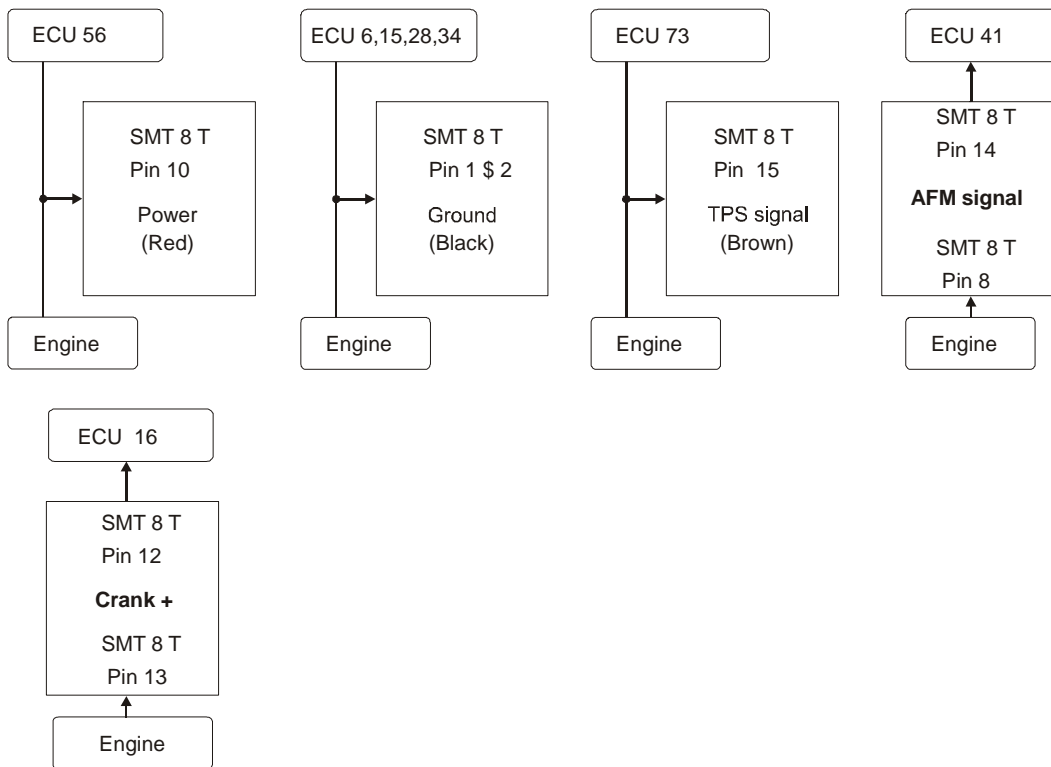

Wiring diagram for SMT8T - Fuel

Vehicle Model: BMW 325i E36

Year: 1992/1997

Tips/Notes:

Last Changed Date: 2010-03-02

Global Settings:

Teeth per turn: 60   Edges per turn: 58

Copyright GnG Developments