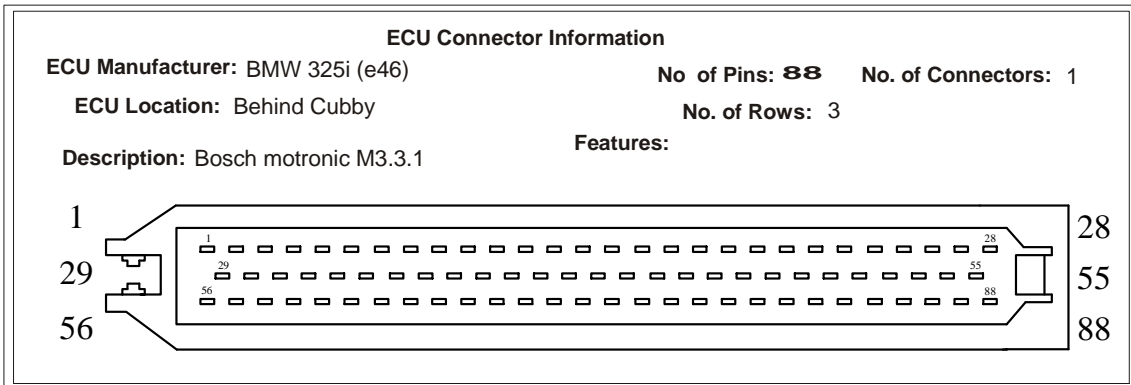

Wiring diagram for SMT8T - Fuel

Vehicle Model: BMW 325i E36

Year: 1992/1997

Tips/Notes:

Last Changed Date: 2010-03-02

Global Settings:

Teeth per turn: 60   Edges per turn: 58

Copyright GnG Developments