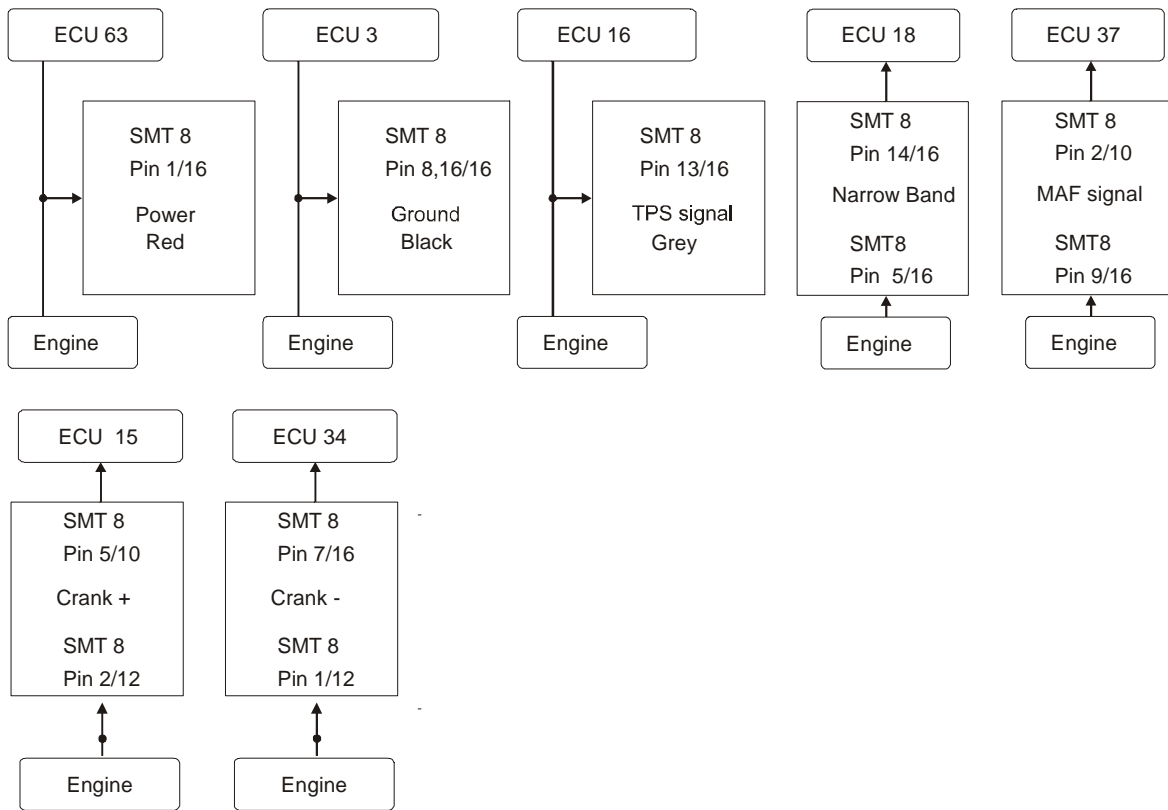

Wiring diagram for SMT8 V4 - Fuel

Vehicle Model: Chana Star 1300

Year: 2008

Tips/Notes:

Last Changed Date:

Copyright GnG Ddevelopments

As a result of ECU pin out variations for this vehicle worldwide, this Wiring Diagram is to be used as a guide. Digital Data Systems will not be held responsible in any way for incorrect wiring information contained. Information in this document, including Internet Web Site references, is subject to change without notice.