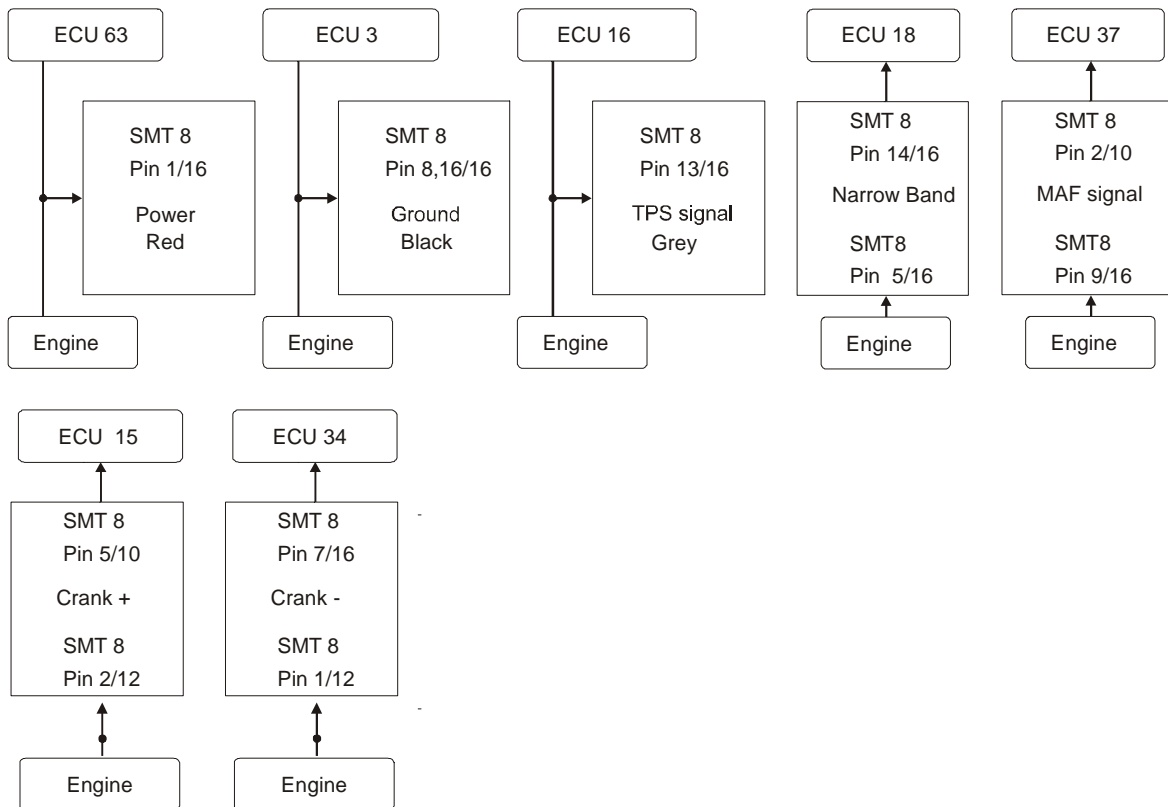

Wiring diagram for SMT8 V4 - Fuel

Vehicle Model: Chana Star 1300

Year: 2008

Tips/Notes:

Last Changed Date:

Copyright GnG Ddevelopments

As a result of ECU pin out variations for this vehicle worldwide, this Wiring Diagram is to be used as a guide. Digital Data Systems will not be held responsible in any way for incorrect wiring information contained. Information in this document, including Internet Web Site references, is subject to change without notice.