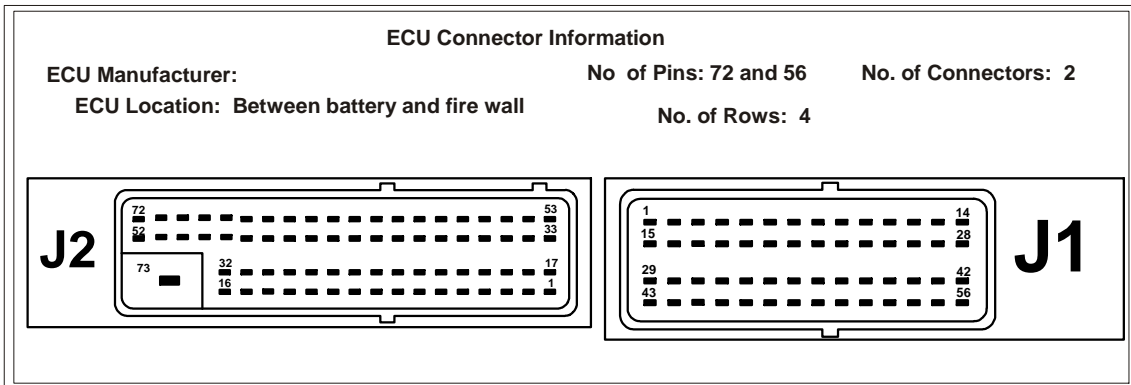

Wiring diagram for SMT8 V4 - Fuel

Vehicle Model: Chev utility 1800 Sport

Year: 2014 -

Tips/Notes:

Last Changed Date:

Copyright GnG Ddevelopments

As a result of ECU pin out variations for this vehicle worldwide, this Wiring Diagram is to be used as a guideline only. GnG Developments will not be held responsible in any way for incorrect wiring information contained. Information in this document, including Internet Web Site references, is subject to change without notice.