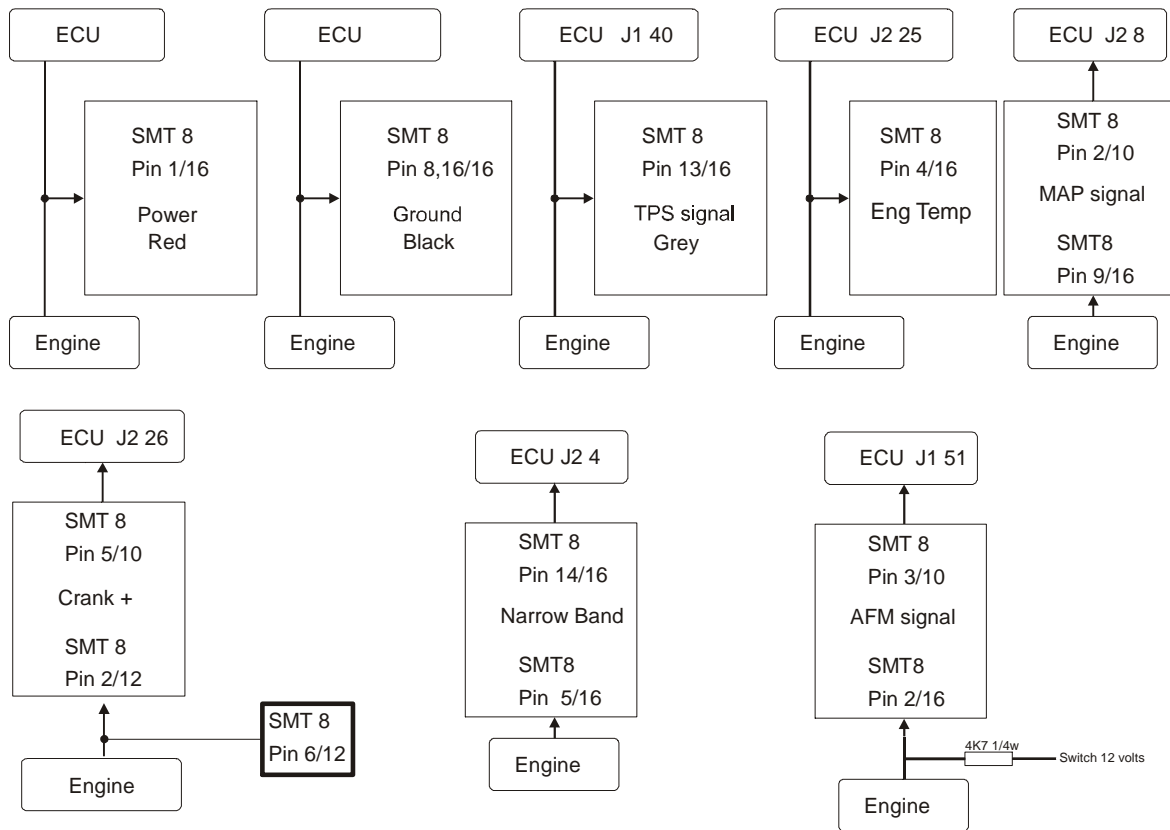

Wiring diagram for SMT8 V4 - Fuel

Vehicle Model: Chev utility 1800 Sport

Year: 2014 -

Tips/Notes:

Last Changed Date:

Copyright GnG Ddevelopments

As a result of ECU pin out variations for this vehicle worldwide, this Wiring Diagram is to be used as a guideline only. GnG Developments will not be held responsible in any way for incorrect wiring information contained. Information in this document, including Internet Web Site references, is subject to change without notice.