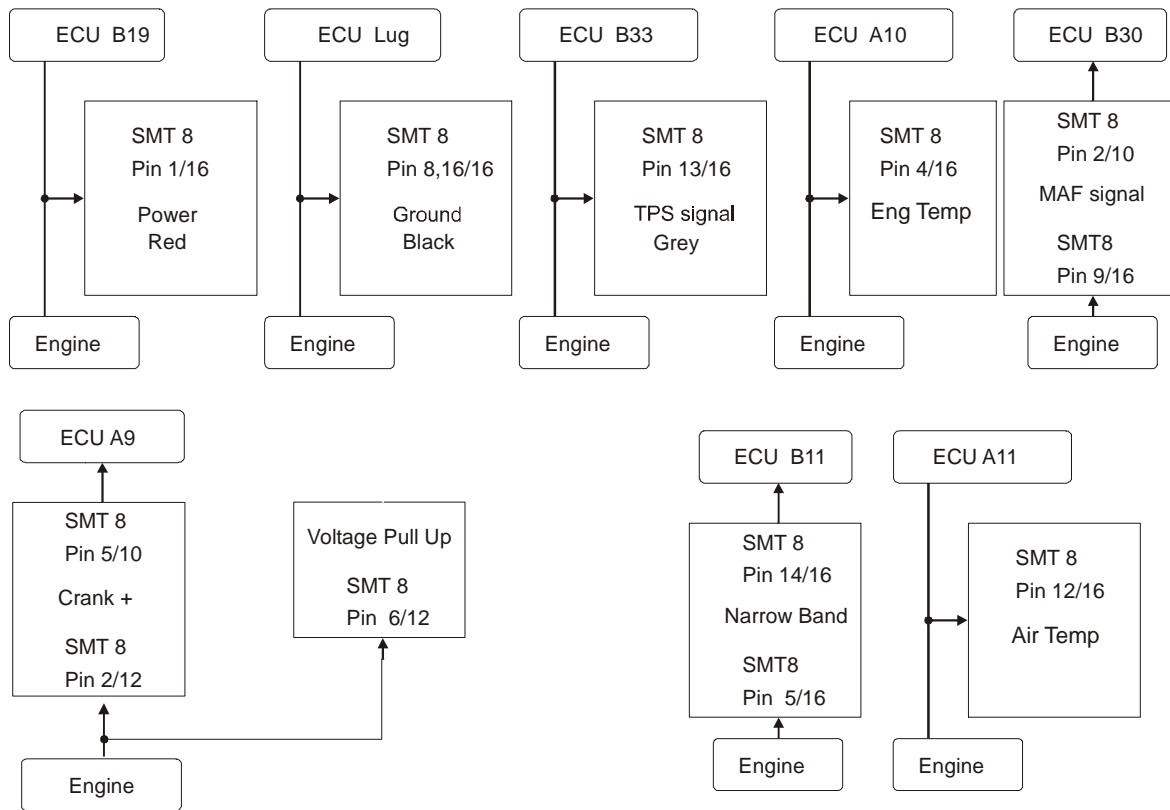

Wiring diagram for SMT8 V4 - Fuel

Vehicle Model: Isuzu KB 320 V6

Year: 1996 - 2004

Tips/Notes:

Last Changed Date:

Copyright GnG Ddevelopments

As a result of ECU pin out variations for this vehicle worldwide, this Wiring Diagram is to be used as a guideline only. Digital Data Systems will not be held responsible in any way for incorrect wiring information contained. Information in this document, including Internet Web Site references, is subject to change without notice.