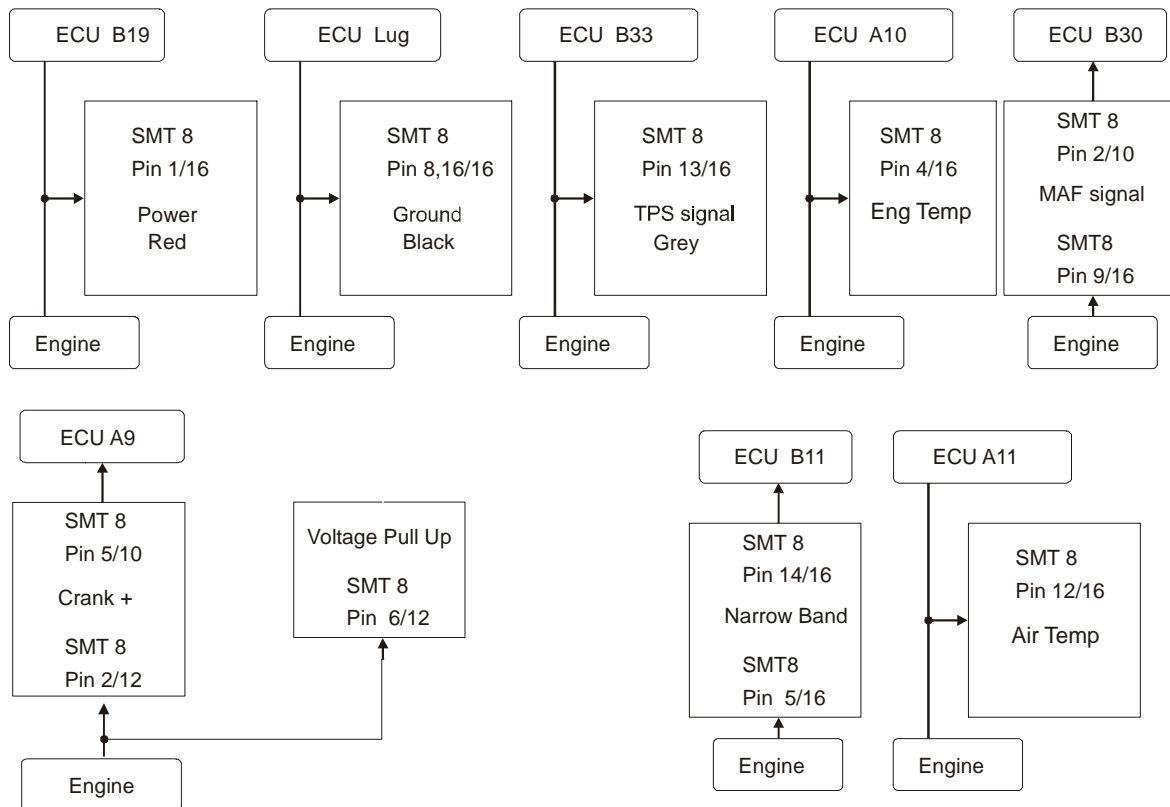

Wiring diagram for SMT8 V4 - Fuel

Vehicle Model: Isuzu KB 320 V6

Year: 1996 - 2004

Tips/Notes:

Last Changed Date:

Copyright GnG Ddevelopments

As a result of ECU pin out variations for this vehicle worldwide, this Wiring Diagram is to be used as a guideline only. Digital Data Systems will not be held responsible in any way for incorrect wiring information contained. Information in this document, including Internet Web Site references, is subject to change without notice.