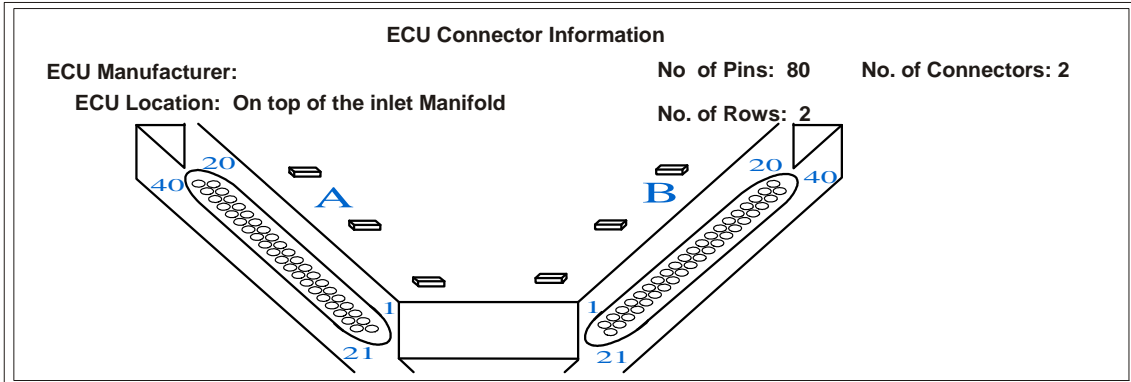

Wiring diagram for SMT8 V4 - Fuel

Vehicle Model: Isuzu KB 320 V6

Year: 1996 - 2004

Tips/Notes:

Last Changed Date:

Copyright GnG Ddevelopments

As a result of ECU pin out variations for this vehicle worldwide, this Wiring Diagram is to be used as a guideline only. Digital Data Systems will not be held responsible in any way for incorrect wiring information contained. Information in this document, including Internet Web Site references, is subject to change without notice.