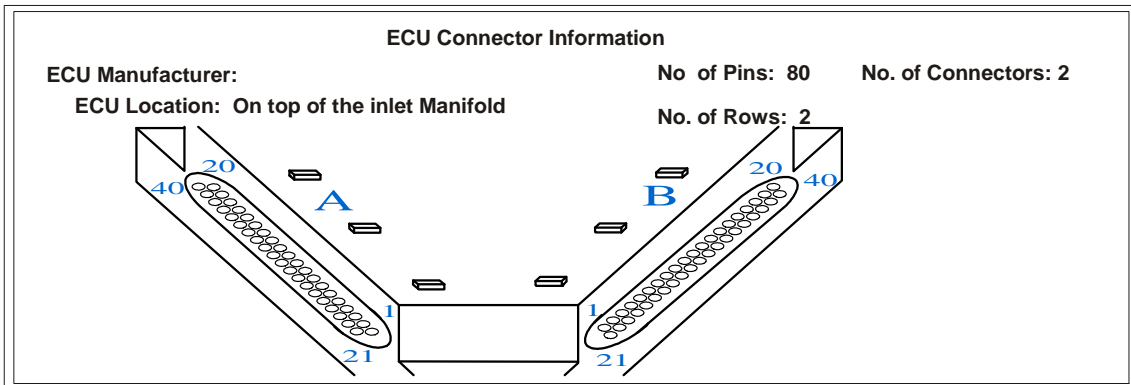

Wiring diagram for SMT8 V4 - Fuel

Vehicle Model: Isuzu KB 320 V6

Year: 1996 - 2004

Tips/Notes:

Last Changed Date:

Copyright GnG Ddevelopments

As a result of ECU pin out variations for this vehicle worldwide, this Wiring Diagram is to be used as a guideline only. Digital Data Systems will not be held responsible in any way for incorrect wiring information contained. Information in this document, including Internet Web Site references, is subject to change without notice.