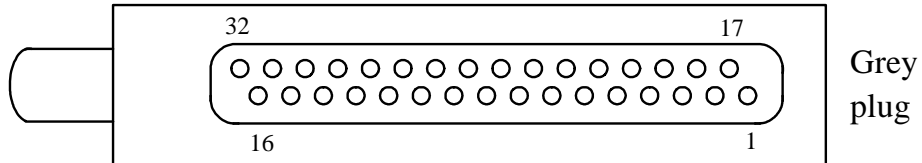

## Wiring diagram for SMT8 V4 - Fuel

Vehicle Model: OpelCorsa C 1400

Year: 2000-2006

Tips/Notes: Magnetic

Last Changed Date:

### ECU Connector Information

ECU Manufacturer: No of Pins: 32 No. of Connectors: 1  
 ECU Location: Engine Compartment above No. of Rows: 2  
 Description: Greabox Features:

**Global Settings:**

Cylinder 4 Teeth per turn 60 Edges per Turn: 58 Teeth Per Firing: 30 60-2 trigger pattern