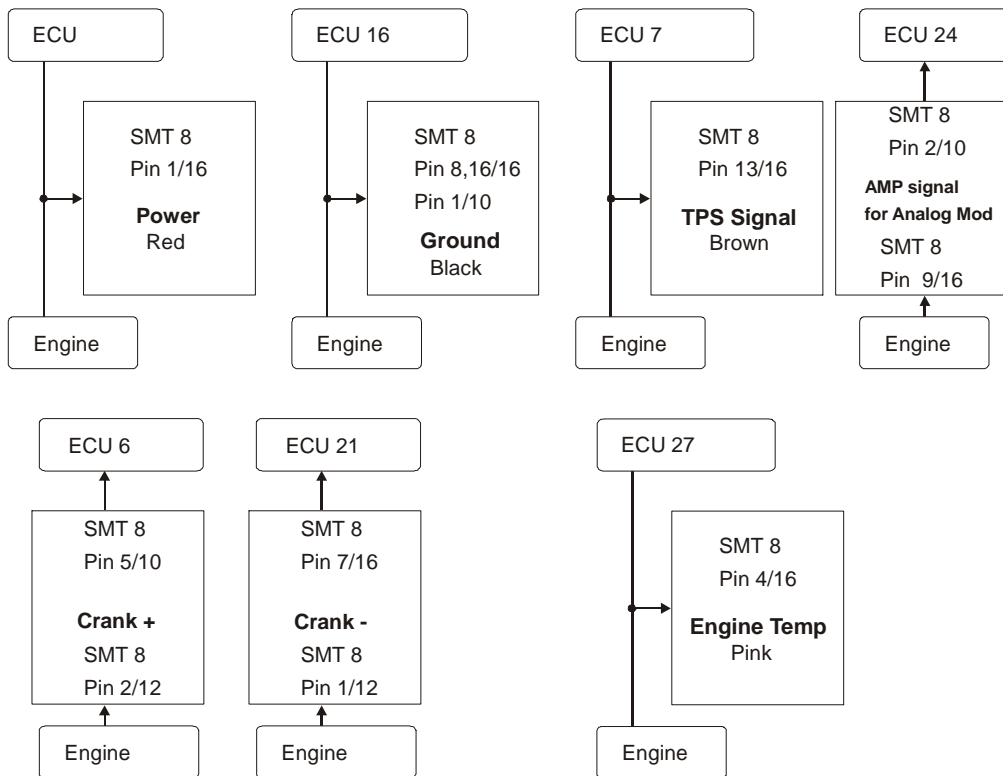

## Wiring diagram for SMT8 V4 - Fuel

Vehicle Model: OpelCorsa C 1400

Year: 2000-2006

Tips/Notes: Magnetic

Last Changed Date:

### ECU Connector Information

ECU Manufacturer: No of Pins: 32 No. of Connectors: 1  
 ECU Location: Engine Compartment above No. of Rows: 2  
 Description: Greabox Features:

**Global Settings:**

Cylinder 4 Teeth per turn 60 Edges per Turn: 58 Teeth Per Firing: 30 60-2 trigger pattern