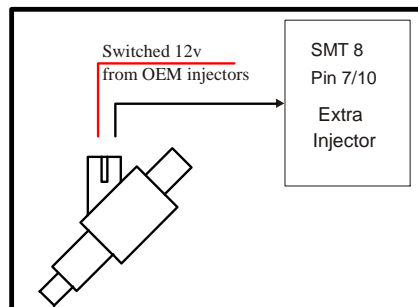

Wiring diagram for SMT8 V4 - Fuel

Vehicle Model: OpelCorsa C 1400

Year: 2000-2006

Tips/Notes: Magnetic

Last Changed Date:

ECU Connector Information

ECU Manufacturer: No of Pins: 32 No. of Connectors: 1
ECU Location: Engine Compartment above No. of Rows: 2
Description: Gearbox Features:

Copyright GnG Ddevelopments

Global Settings:

Cylinder 4   Teeth per turn 60   Edges per Turn: 58   Teeth Per Firing: 30   60-2 trigger pattern