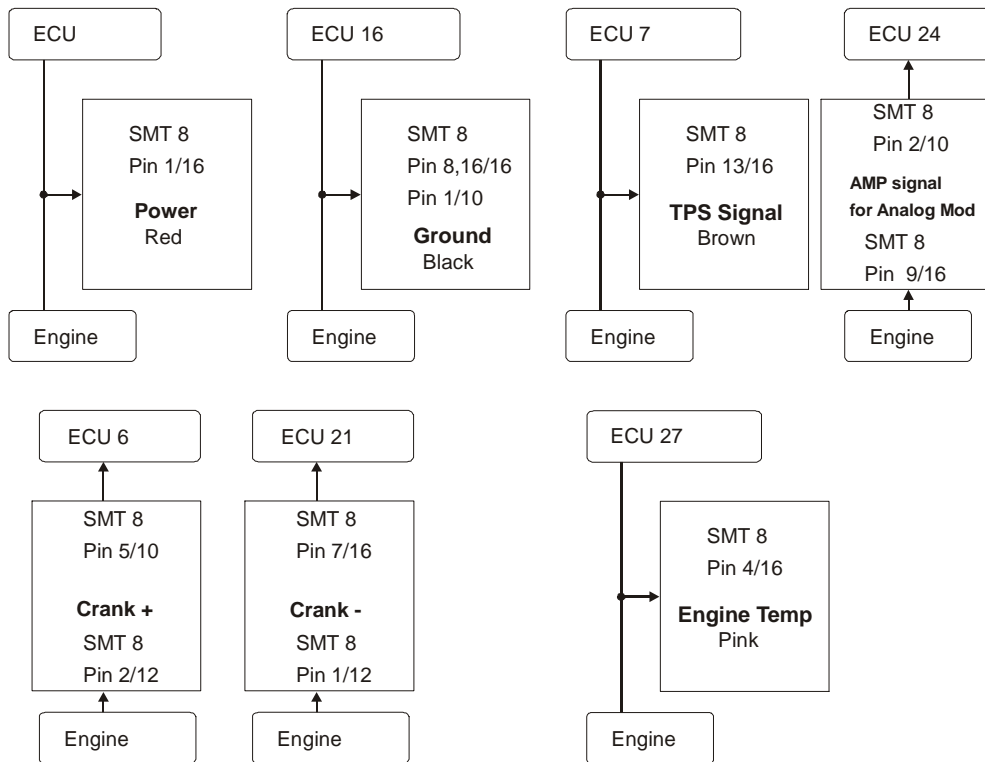

Wiring diagram for SMT8 V4 - Fuel

Vehicle Model: OpelCorsa C 1400

Year: 2000-2006

Tips/Notes: Magnetic

Last Changed Date:

ECU Connector Information

ECU Manufacturer: No of Pins: 32 No. of Connectors: 1
ECU Location: Engine Compartment above No. of Rows: 2
Description: Gearbox Features:

Copyright GnG Ddevelopments

Global Settings:

Cylinder 4   Teeth per turn 60   Edges per Turn: 58   Teeth Per Firing: 30   60-2 trigger pattern