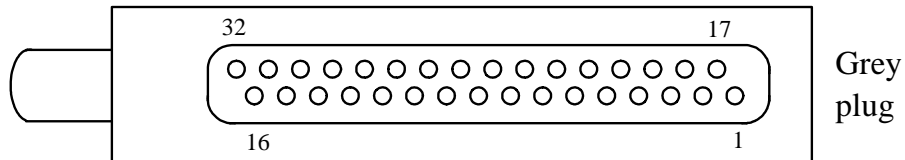

Wiring diagram for SMT8 V4 - Fuel

Vehicle Model: OpelCorsa C 1400

Year: 2000-2006

Tips/Notes: Magnetic

Last Changed Date:

ECU Connector Information

ECU Manufacturer: No of Pins: 32 No. of Connectors: 1
ECU Location: Engine Compartment above No. of Rows: 2
Description: Gearbox Features:

Copyright GnG Ddevelopments

Global Settings:

Cylinder 4   Teeth per turn 60   Edges per Turn: 58   Teeth Per Firing: 30   60-2 trigger pattern