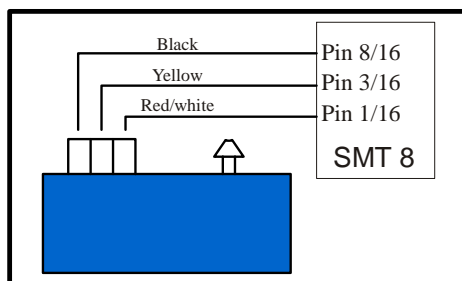

Wiring diagram for SMT8 V4 - Fuel

Vehicle Model: OpelCorsa C 1400

Year: 2000-2006

Tips/Notes: Magnetic

Last Changed Date:

ECU Connector Information

ECU Manufacturer: No of Pins: 32 No. of Connectors: 1
ECU Location: Engine Compartment above No. of Rows: 2
Description: Gearbox Features:

Copyright GnG Ddevelopments

Global Settings:

Cylinder 4   Teeth per turn 60   Edges per Turn: 58   Teeth Per Firing: 30   60-2 trigger pattern