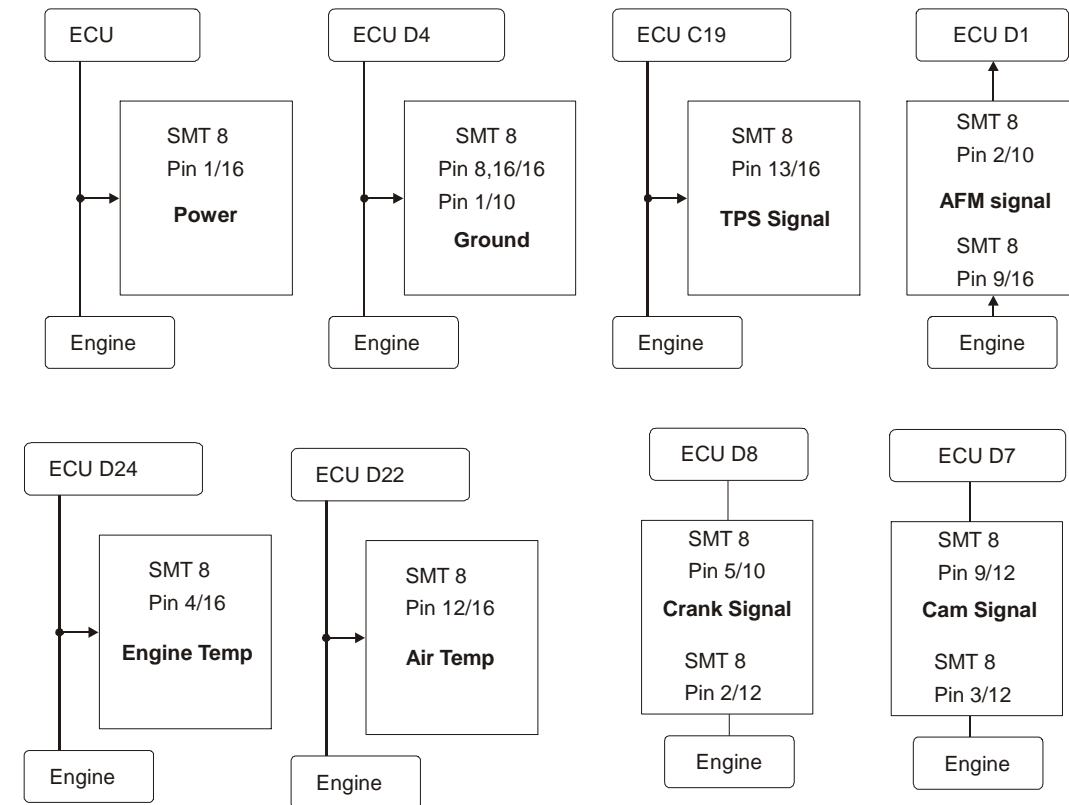

Wiring diagram for SMT8 V4- Fuel

Vehicle Model: Hyundai Tiburon V6

Year:

Tips/Notes: Magnetic

Last Changed Date:

Copyright GnG Developments

As a result of ECU pin out variations for this vehicle worldwide, this Wiring Diagram is to be used as a guideline only. GnG developments will not be held responsible in any way for incorrect wiring information contained. Information in this document, including Internet Web Site references, is subject to change without notice.