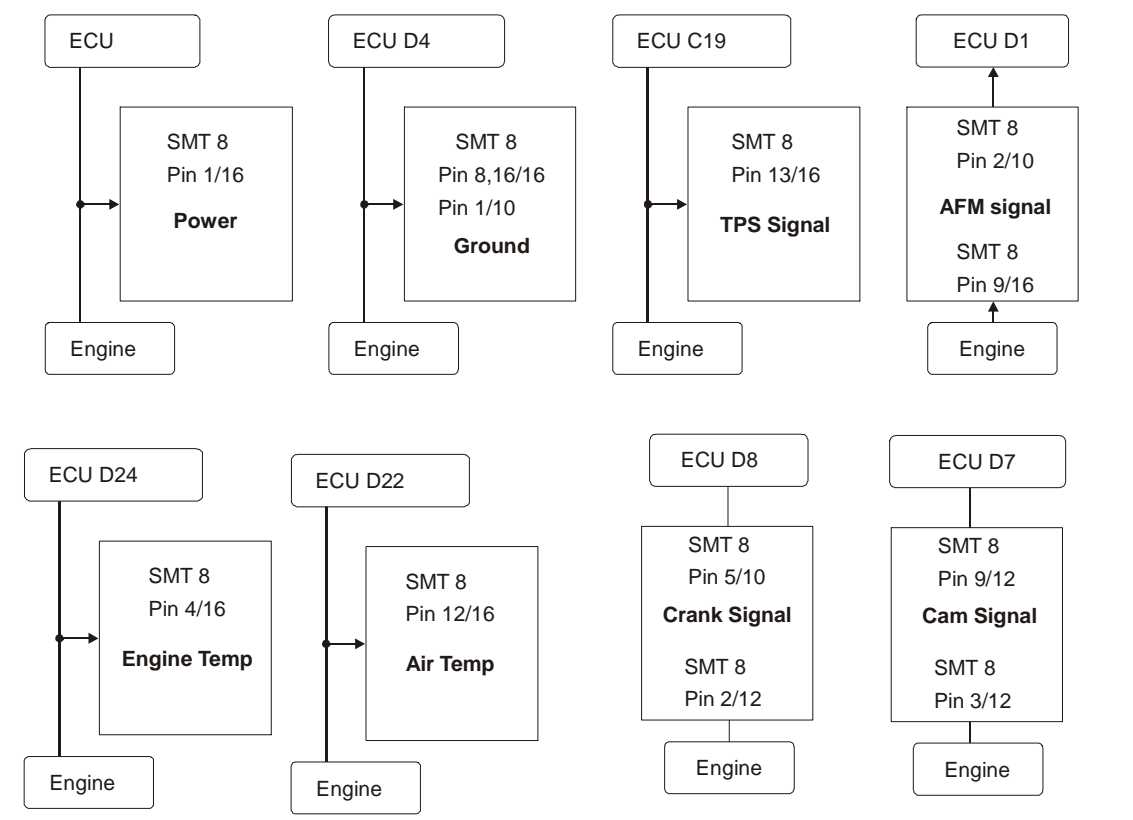

Wiring diagram for SMT8 V4- Fuel

Vehicle Model: Hyundai Tiburon V6

Year:

Tips/Notes: Magnetic

Last Changed Date:

Copyright GnG Developments

As a result of ECU pin out variations for this vehicle worldwide, this Wiring Diagram is to be used as a guideline only. GnG developments will not be held responsible in any way for incorrect wiring information contained. Information in this document, including Internet Web Site references, is subject to change without notice.