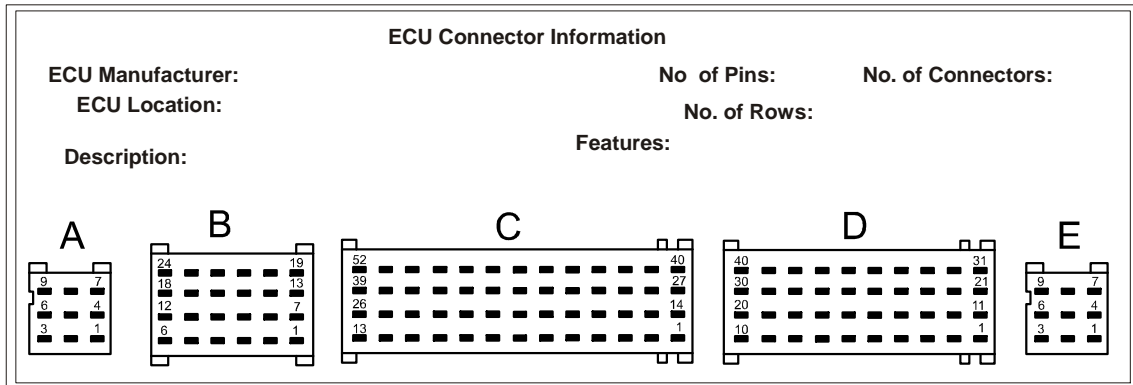

Wiring diagram for SMT8 V4- Fuel

Vehicle Model: Hyundai Tiburon V6

Year:

Tips/Notes: Magnetic

Last Changed Date:

Copyright GnG Developments

As a result of ECU pin out variations for this vehicle worldwide, this Wiring Diagram is to be used as a guideline only. GnG developments will not be held responsible in any way for incorrect wiring information contained. Information in this document, including Internet Web Site references, is subject to change without notice.