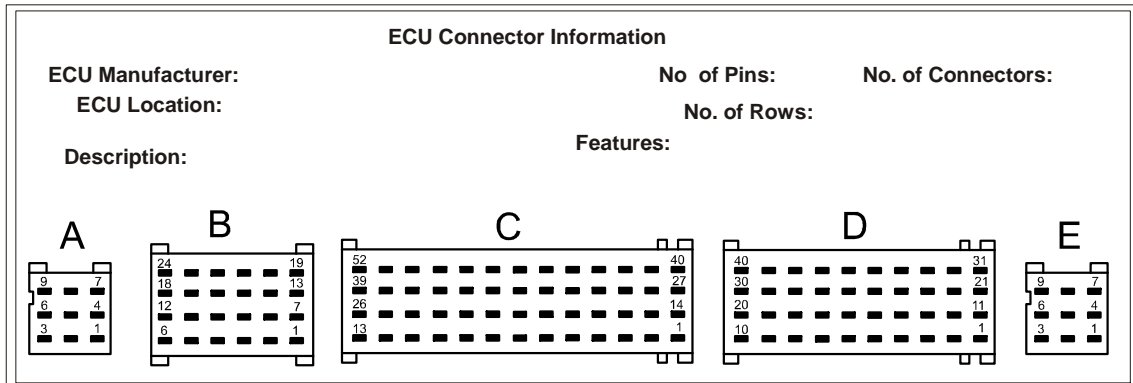

Wiring diagram for SMT8 V4- Fuel

Vehicle Model: Hyundai Tiburon V6

Year:

Tips/Notes: Magnetic

Last Changed Date:

Copyright GnG Developments

As a result of ECU pin out variations for this vehicle worldwide, this Wiring Diagram is to be used as a guideline only. GnG developments will not be held responsible in any way for incorrect wiring information contained. Information in this document, including Internet Web Site references, is subject to change without notice.