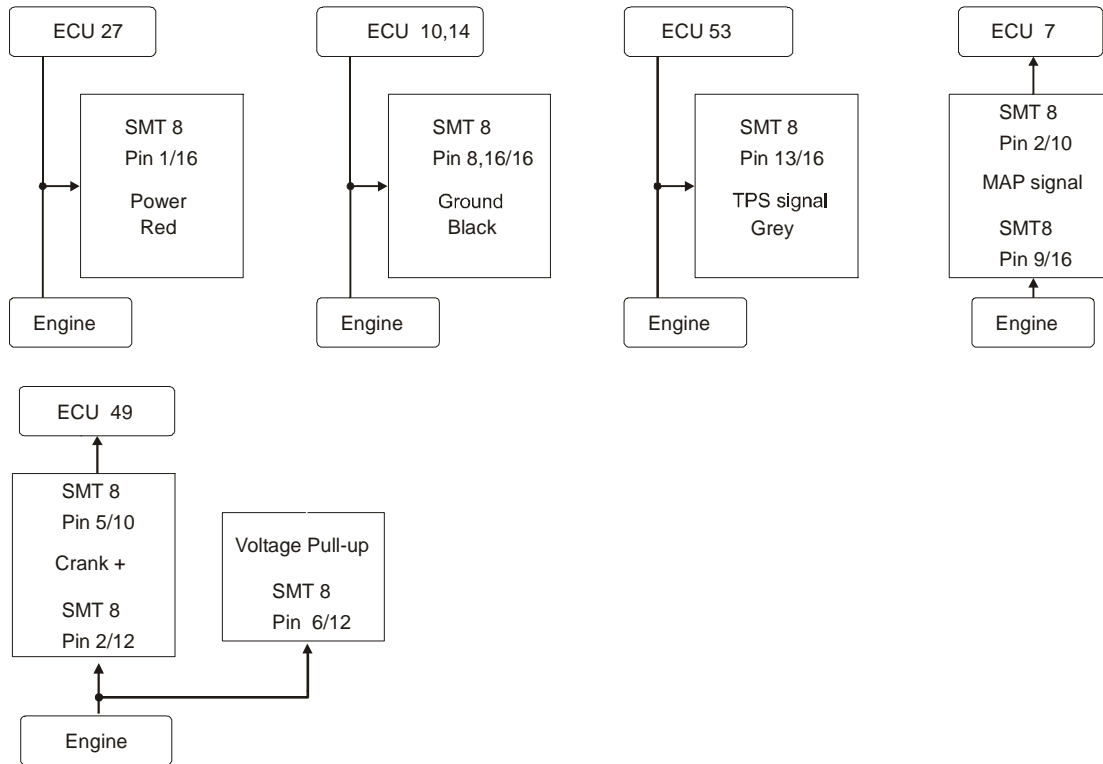

Wiring diagram for SMT8 V4 - Fuel

Vehicle Model: VW MicroBus 2.5lt 5 Cylinder

Year:

Tips/Notes:

Last Changed Date:

Copyright GnG Ddevelopments

As a result of ECU pin out variations for this vehicle worldwide, this Wiring Diagram is to be used as a guideline only. GnG developments will not be held responsible in any way for incorrect wiring information contained. Information in this document, including Internet Web Site references, is subject to change without notice.