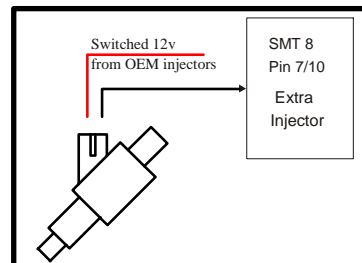

Wiring diagram for SMT8 V4 - Fuel

Vehicle Model: VW MicroBus 2.5lt 5 Cylinder

Year:

Tips/Notes:

Last Changed Date:

Copyright GnG Ddevelopments

As a result of ECU pin out variations for this vehicle worldwide, this Wiring Diagram is to be used as a guideline only. GnG developments will not be held responsible in any way for incorrect wiring information contained. Information in this document, including Internet Web Site references, is subject to change without notice.