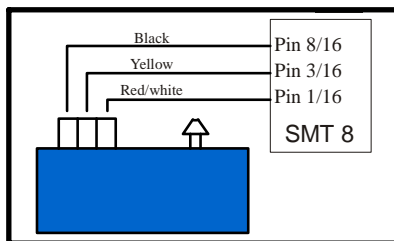

Wiring diagram for SMT8 V4 - Fuel

Vehicle Model: VW MicroBus 2.5lt 5 Cylinder

Year:

Tips/Notes:

Last Changed Date:

Copyright GnG Ddevelopments

As a result of ECU pin out variations for this vehicle worldwide, this Wiring Diagram is to be used as a guideline only. GnG developments will not be held responsible in any way for incorrect wiring information contained. Information in this document, including Internet Web Site references, is subject to change without notice.