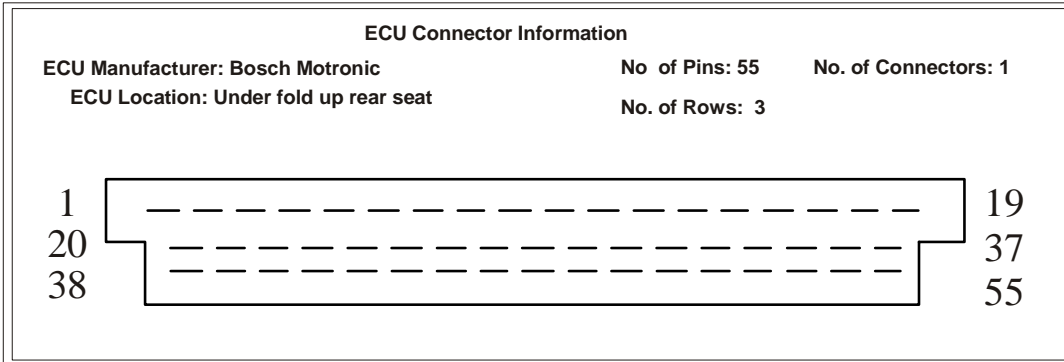

Wiring diagram for SMT8 V4 - Fuel

Vehicle Model: VW MicroBus 2.5lt 5 Cylinder

Year:

Tips/Notes:

Last Changed Date:

Copyright GnG Ddevelopments

As a result of ECU pin out variations for this vehicle worldwide, this Wiring Diagram is to be used as a guideline only. GnG developments will not be held responsible in any way for incorrect wiring information contained. Information in this document, including Internet Web Site references, is subject to change without notice.